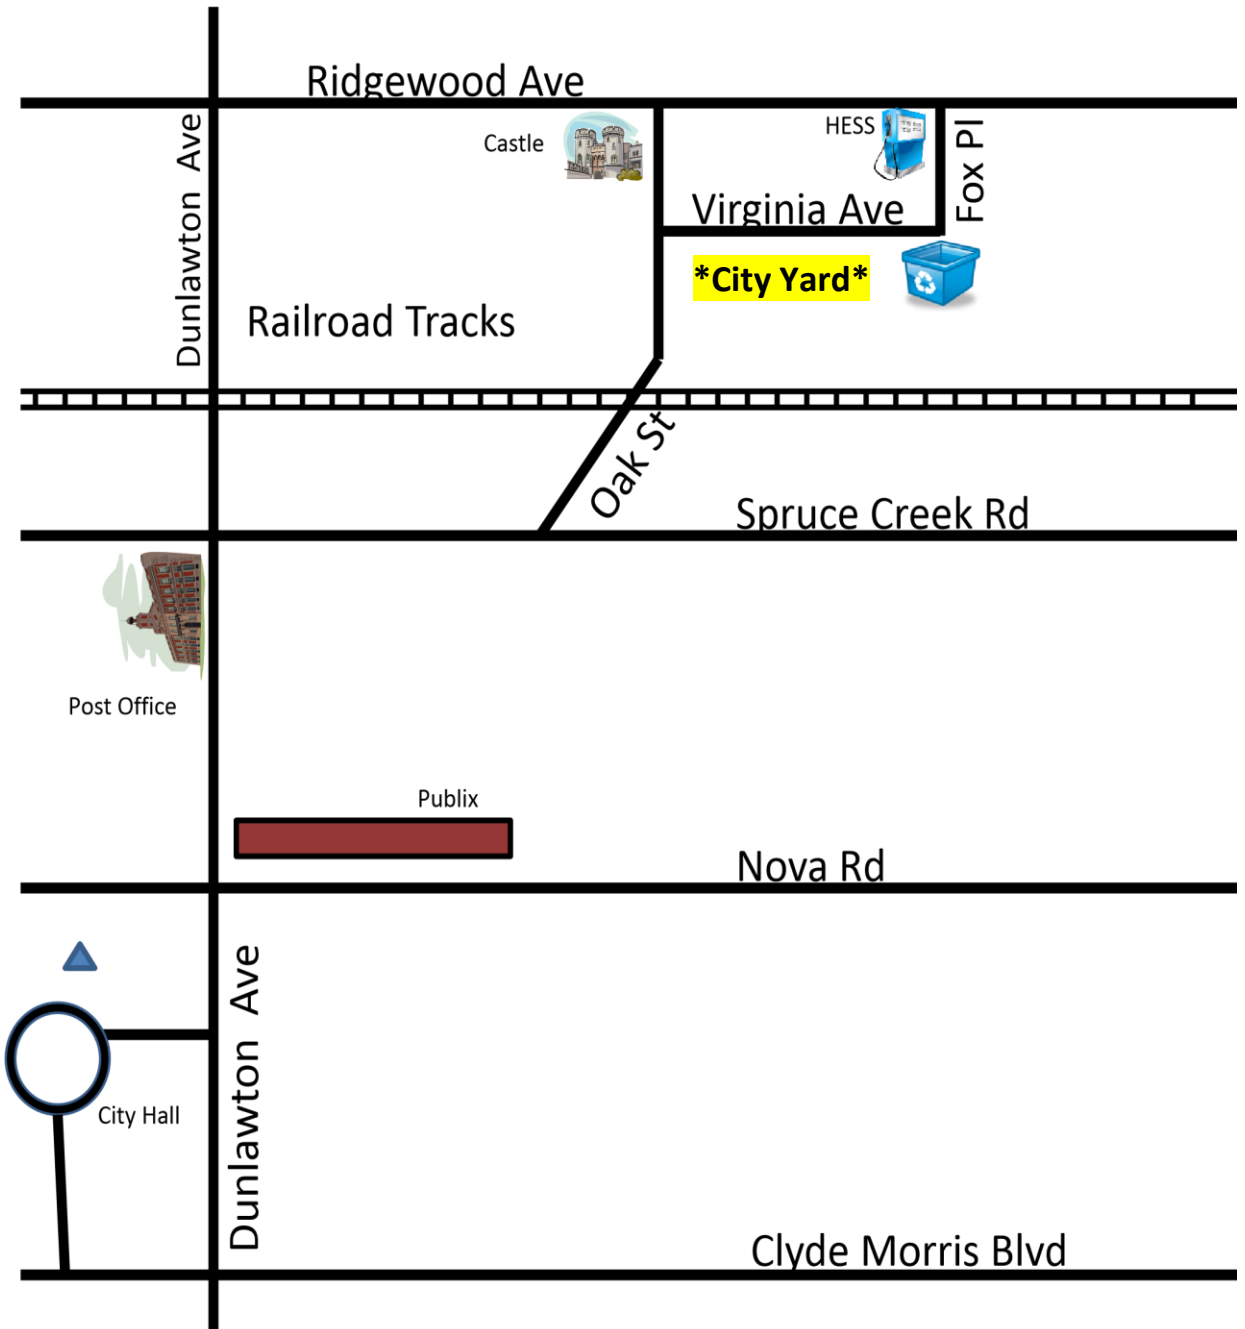

You may pick up Recycling Bins from Port Orange City Yard located at 407 Virginia Ave. The office closes at 3:30 Monday - Friday

*******The City of Port Orange does not provide Trash Cans. For more information on Trash pickup days and Trash Can requirement please call Waste Pro at 386-492-8855 *******