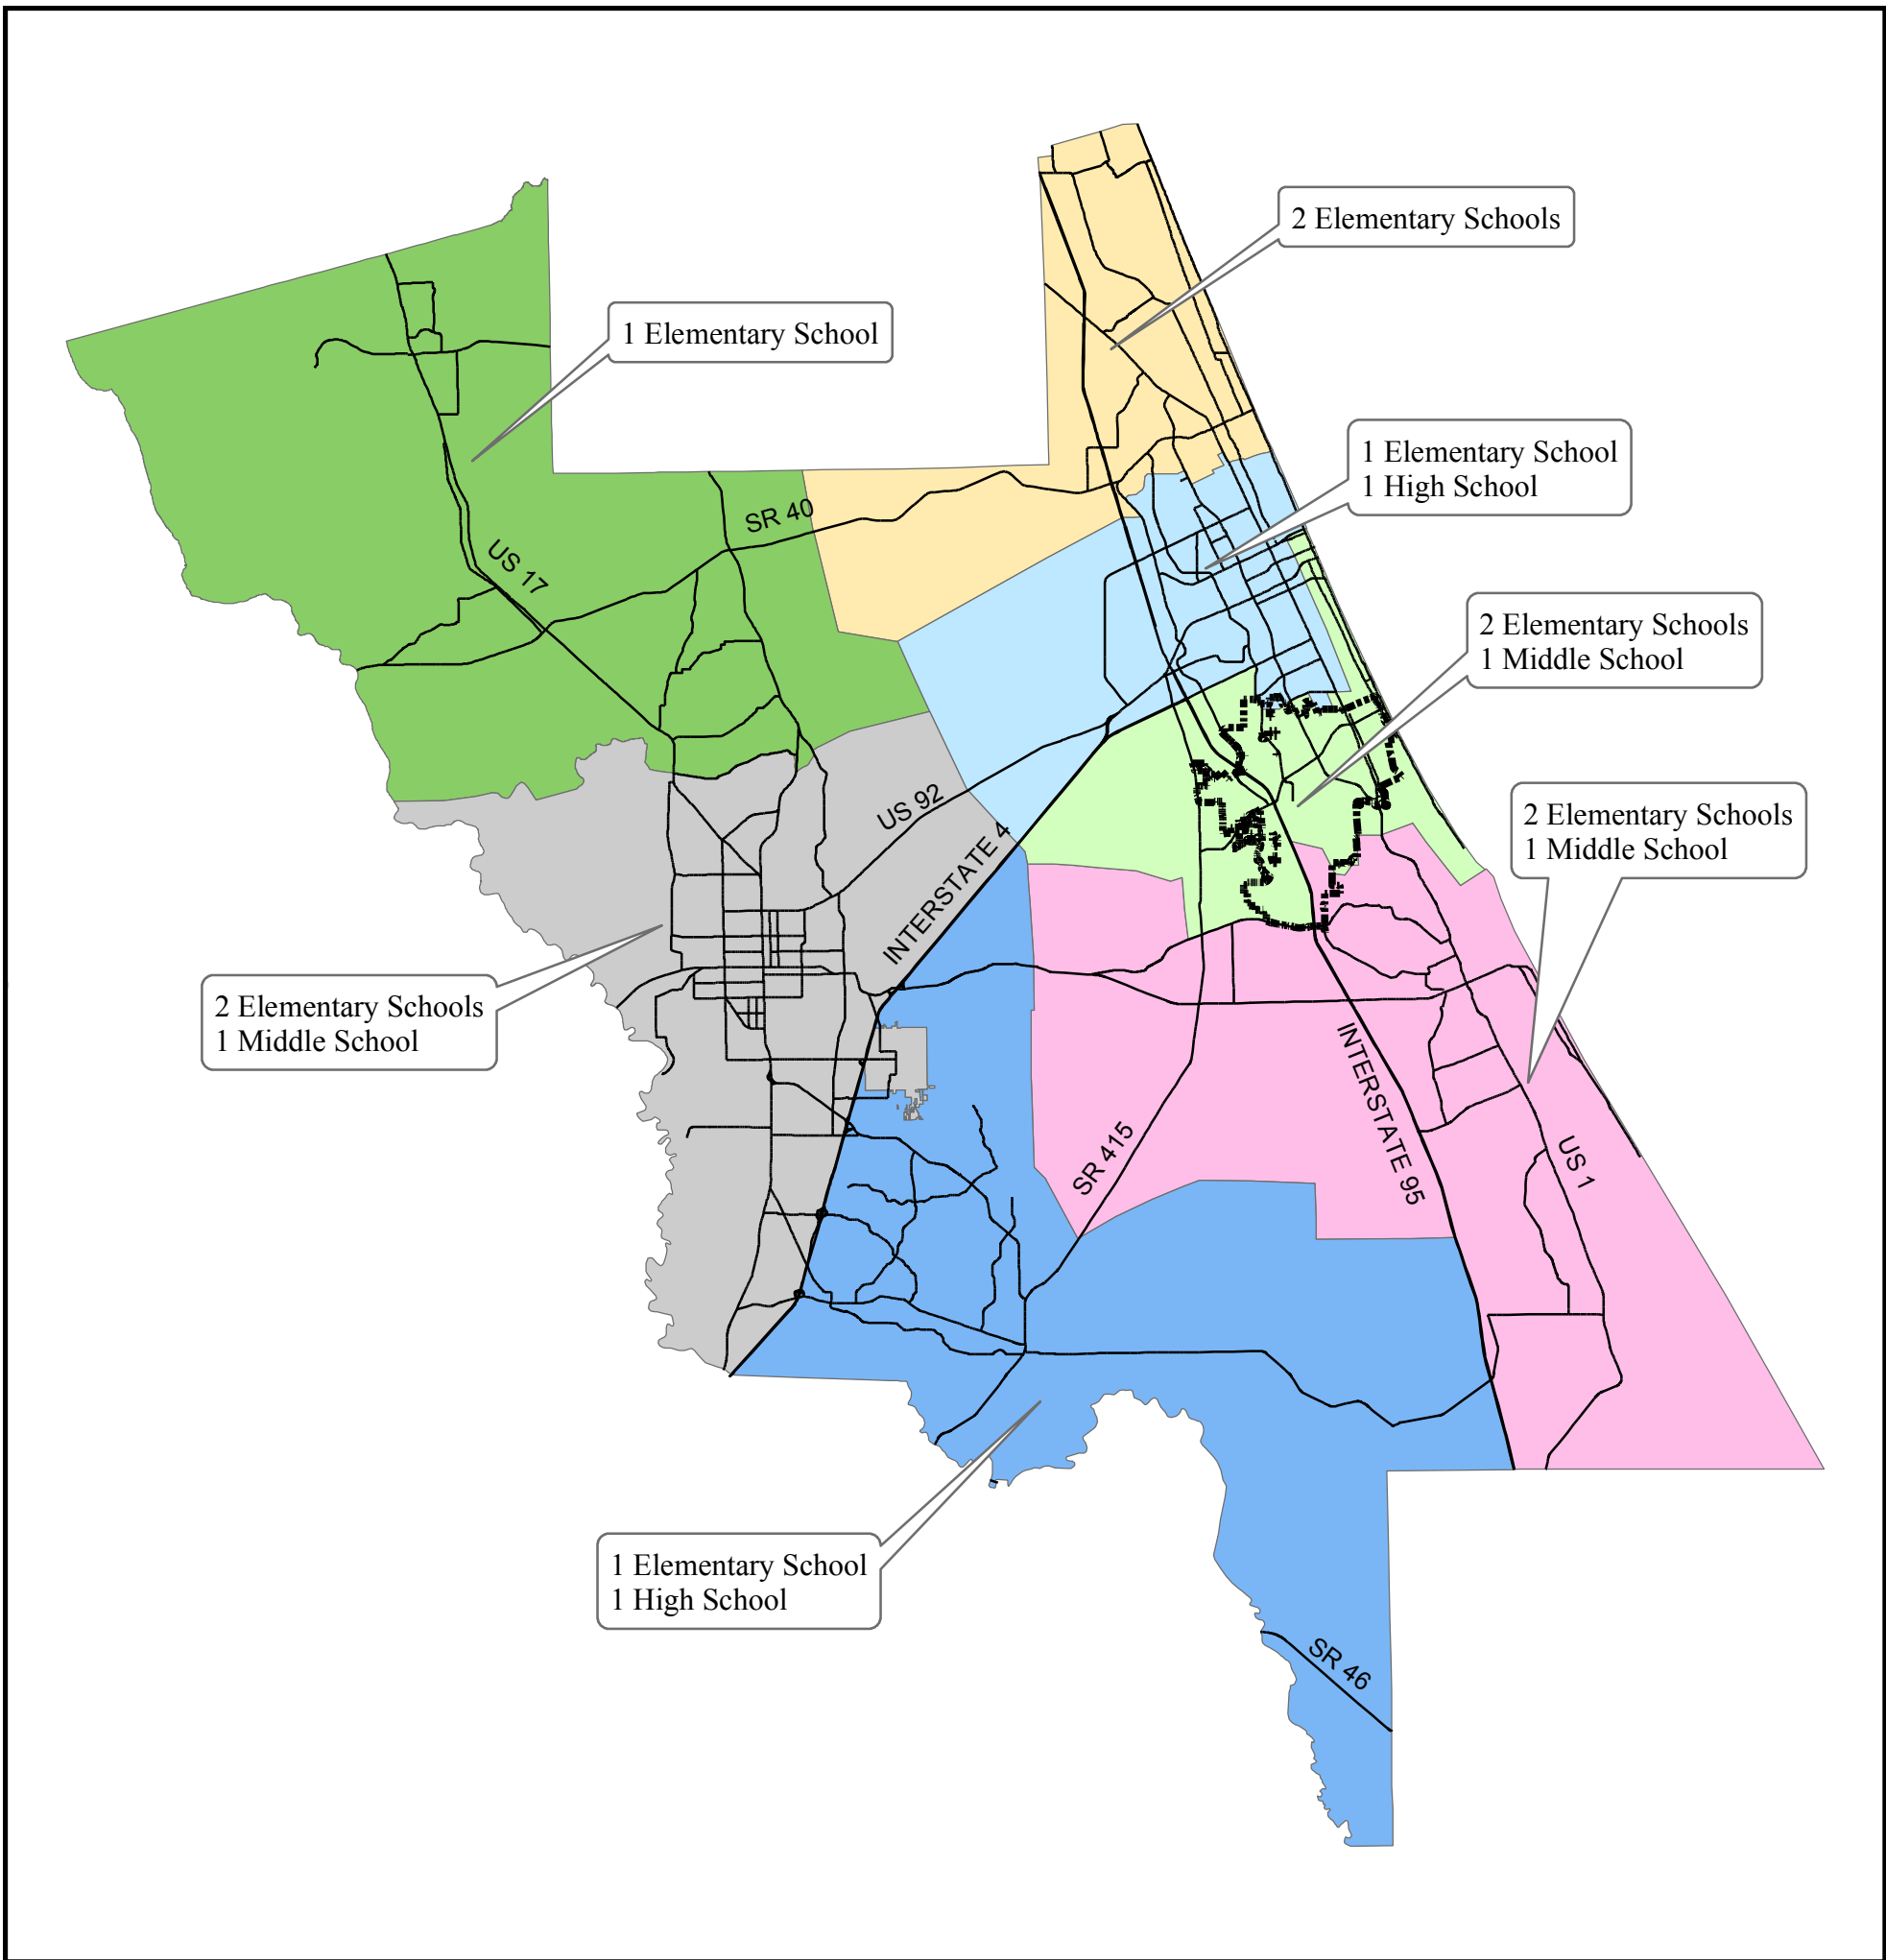

FIGURE 5 - 1

**Planned Public
School Facilities**

1 inch equals 6 miles

Legend

Planning Area

- Halifax North
- Halifax Central
- Halifax South
- Southeast
- Northwest
- West
- Southwest

Port Orange City Boundary

City of Port Orange

COMPREHENSIVE PLAN UPDATE 2010